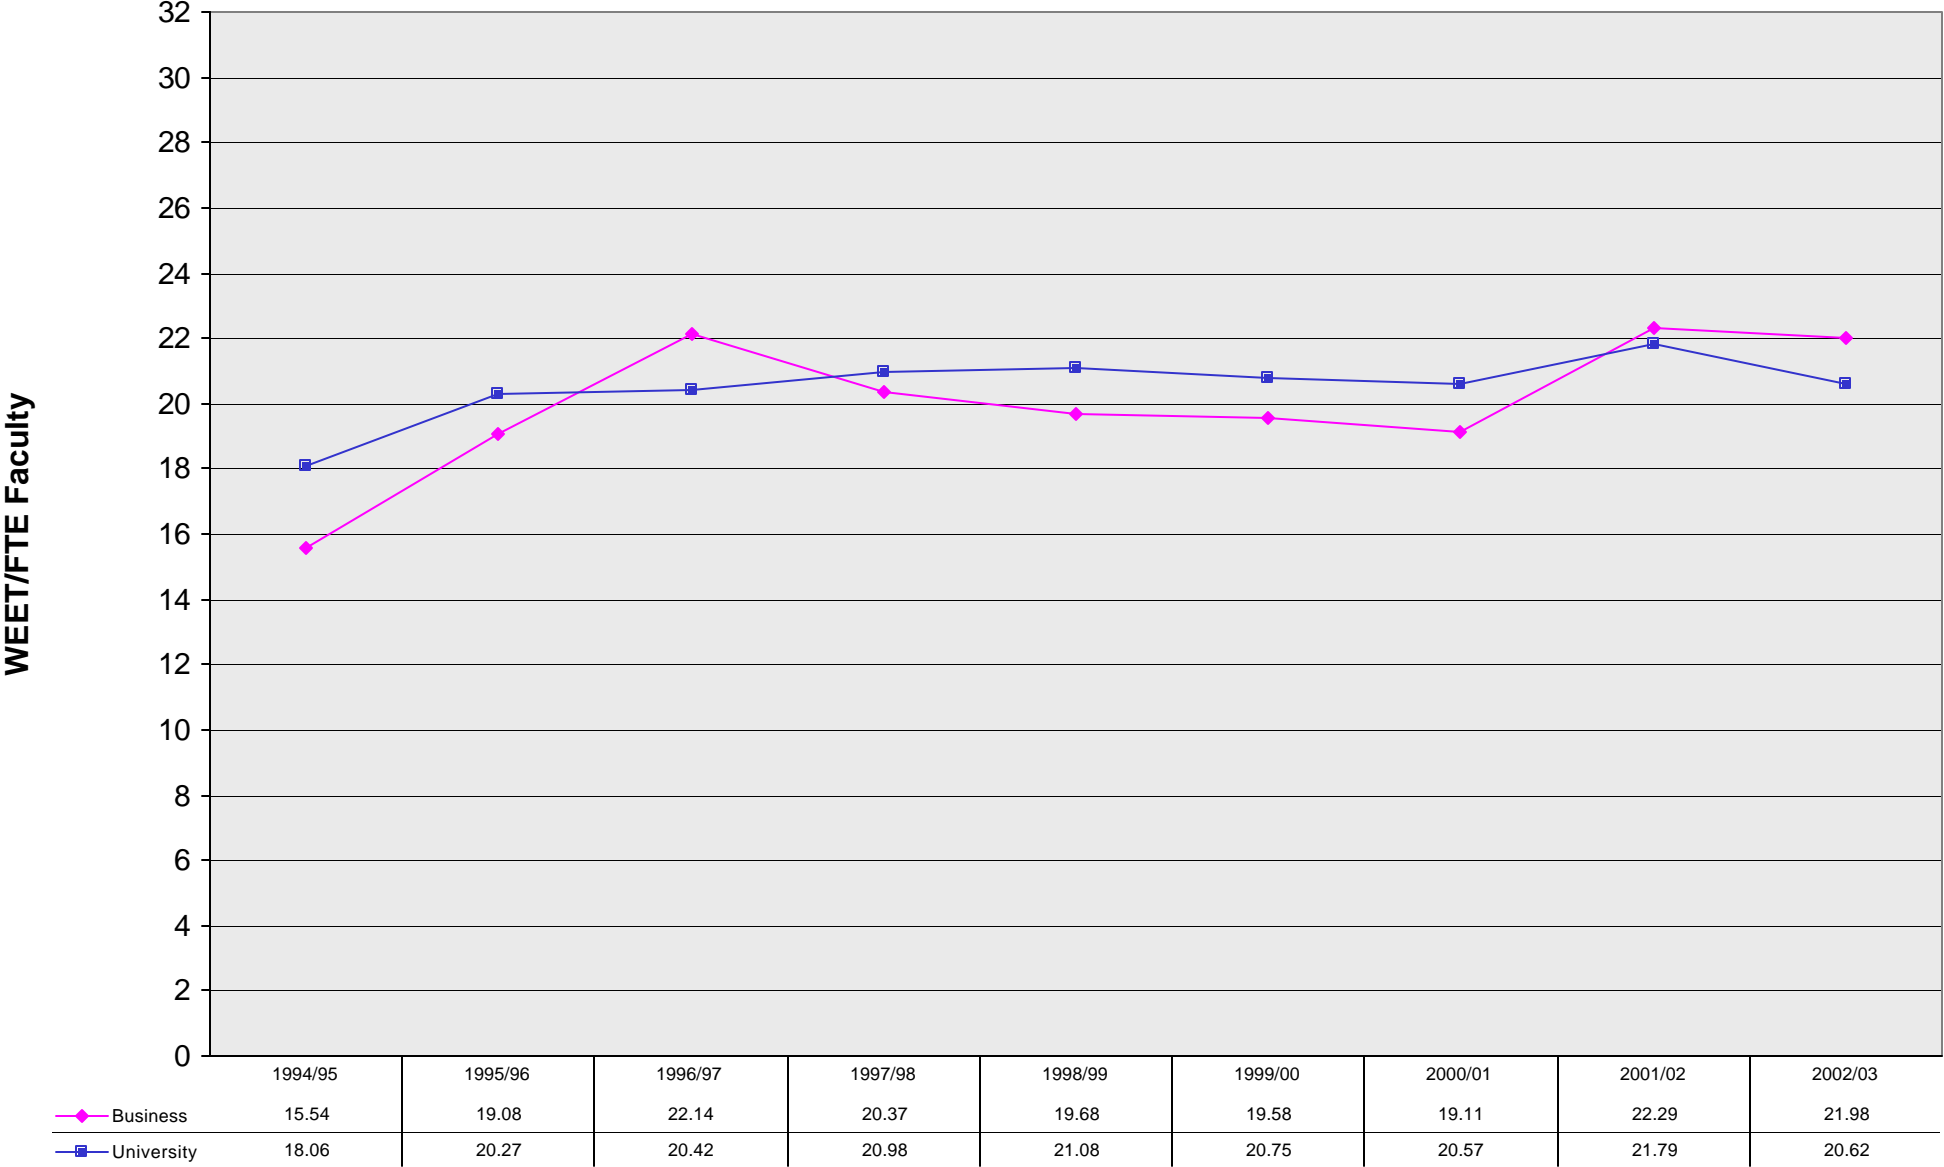

# Annualized Weighted EET Students per FTE Faculty Ratios

Source: ARAI Table 7 (data derived from ARAI Table 5 and ARAI Table 6)  
 University of Victoria